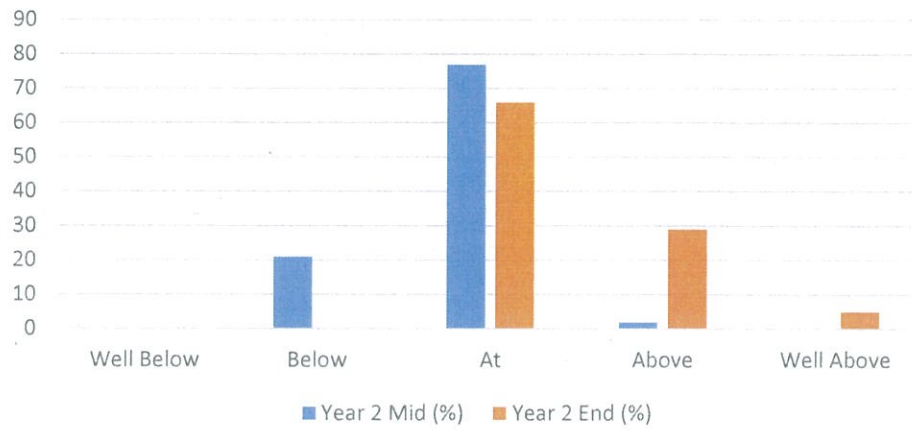

Maths	Well Below		Below		At		Above		Well Above		Total
	Number	%	Number	%	Number	%	Number	%	Number	%	No
All Students (Mid)	20	8	35	14	117	47	66	27	9	4	247
All Students (End)	6	2	17	7	96	37	90	35	50	20	259
Maori (Mid)	7	15	12	26	16	35	9	20	2	4	46
Maori (End)	4	8	3	6	22	44	12	24	9	18	50
Pasifika (Mid)	3	10	2	7	13	45	11	38	0	0	29
Pasifika (End)	2	6	2	6	12	36	13	39	4	12	33
Male (Mid)	9	8	13	12	54	48	28	25	8	7	112
Male (End)	1	1	7	6	43	34	43	34	31	25	125
Female (Mid)	11	8	22	16	63	47	38	28	1	1	135
Female (End)	4	3	6	5	53	41	47	36	19	15	129
Year 1 (Mid)	0	0	1	3	15	44	18	53	0	0	34
Year 1 (End)	0	0	0	0	23	54	20	46	0	0	43
Year 2 (Mid)	0	0	9	21	33	77	1	2	0	0	43
Year 2 (End)	0	0	0	0	29	66	13	29	2	5	44
Year 3 (Mid)	1	2	5	11	27	60	11	27	0	0	44
Year 3 (End)	0	0	4	8	16	34	18	37	10	21	48
Year 4 (Mid)	1	2	13	30	16	36	10	23	4	9	44
Year 4 (End)	0	0	5	11	11	25	10	22	18	42	44
Year 5 (Mid)	1	4	7	27	0	0	13	50	5	19	26
Year 5 (End)	1	4	2	8	4	16	9	35	10	37	26

Year 6 (Mid)	17	30	0	0	26	45	13	23	0	0	56
Year 6 (End)	5	8	6	12	13	24	20	37	10	19	54

Whole School Maths Mid Year-End Year 2018

Maori Maths Mid Year-End Year 2018

Pasifika Maths Mid Year-End Year 2018

Girls Maths Mid Year - End Year 2018

Boys Maths Mid Year - End Year 2018

Year 1 Maths Mid Year - End Year 2018

Year 2 Maths Mid Year - End Year 2018

Year 3 Maths Mid Year - End Year 2018

Year 4 Maths Mid Year - End Year 2018

Year 5 Maths Mid Year - End Year 2018